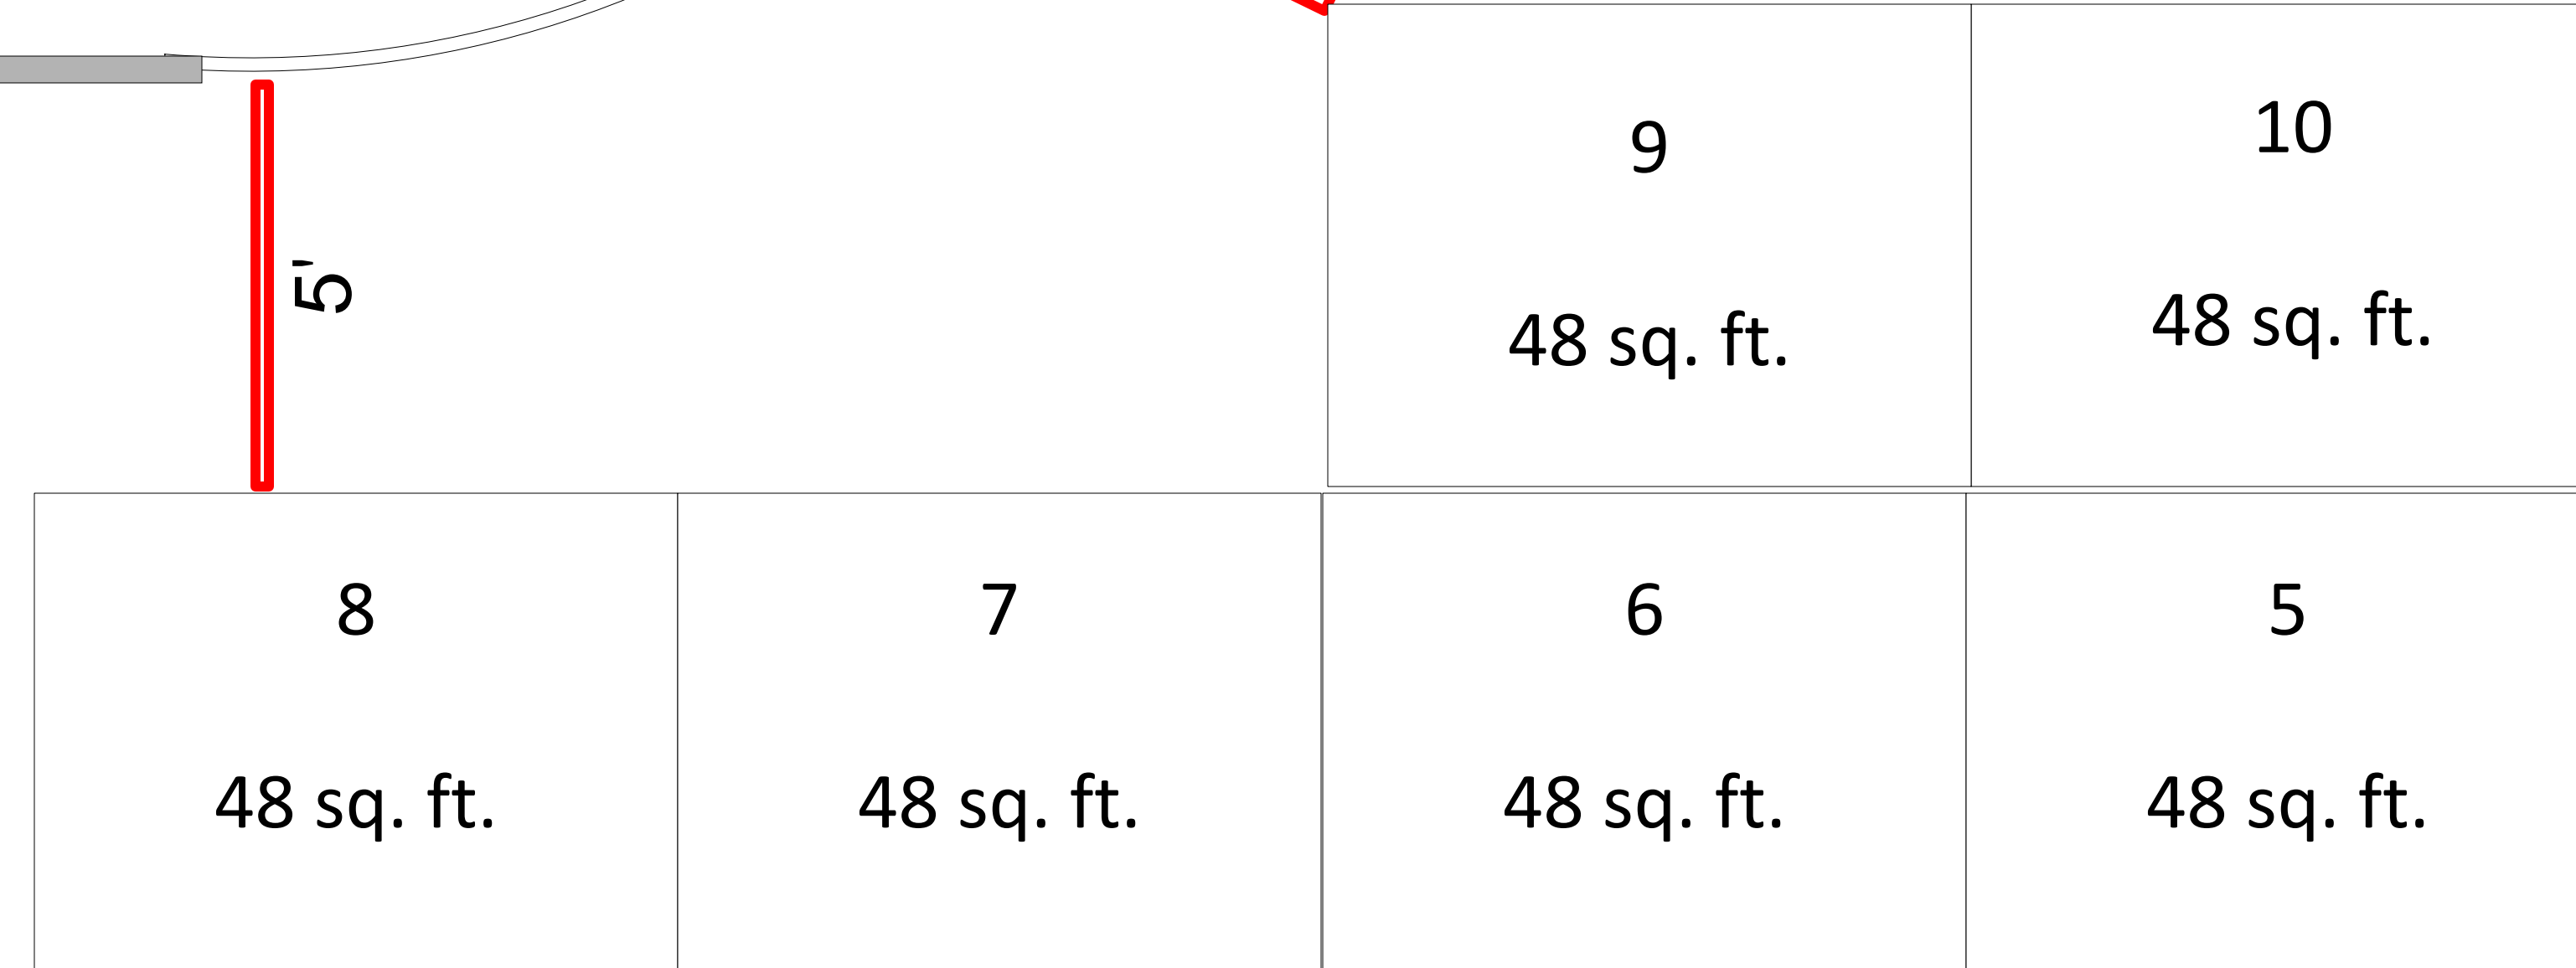

Logo Store

Donation Center

4' 7"

Seating Area

5' 10"

Food Service